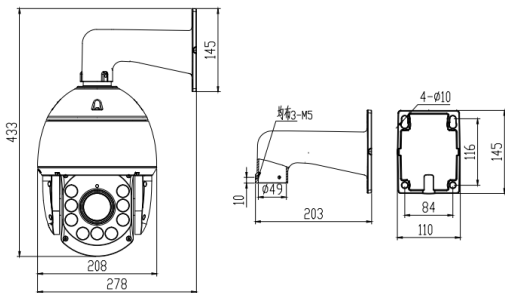

**Application:**

Applied in different surveillance location such as corridor, large gymnasium, meeting room, waiting room, etc.

**Order Item:**

**SD-FA6110T-X18R**

**Shell Size:**

**Specification**

Model	SD-FA6110T-X18R
<b>Camera</b>	
Image sensor	1/3" APTINA CMOS
Signal System	AHD-M@AHD
System standard	PAL/NTSC
Image pixel	1280*720
Minimum Illumination	Color 0.01Lux @(F1.2,AGC ON),0 LUX with IR B/W 0.001 Lux @ (F1.2,AGC ON),0 LUX with IR
WDR	Digital WDR
DNR	2D/3D
Electronics Shutter	1/1 - 1/10,000s
Day&Night	Support IR-CUT
<b>Lens</b>	
Focal length	4.7 to 84.6mm (F1.5-3.6)
Optical Zoom	18x
<b>Function</b>	
IR LEDS Distance	120m
P/T Range	Level: 0°~360°continuous rotation, Vertical: -2°~90° automatic turning180°continuous monitoring
Preset point	255
Auto Mode	support 4 lines auto cruiser
<b>Video in/out</b>	
Power supply	DC 12V/5A
<b>General</b>	
Working environment	Temperature-40~60℃(heater optional); Humidity < 90%
Dimension	Φ208mm*443mm
Weight	About 4.2Kg