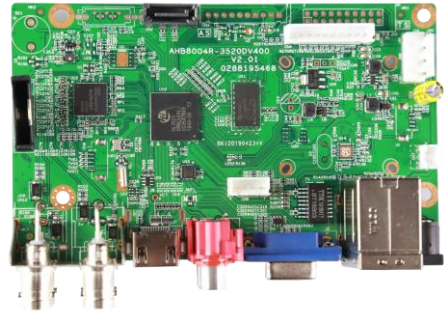

AHB8004R-MH

Feature:

- Support H.265 encoding, ultra-low bitrates, compatible with H.264 surroundings;
- Support VGA, HDMI full HD output simultaneously;
- Support ONVIF; access third party;
- Support multiple cloud technology, network penetration, alarm information pushed to your phone and other functions;
- Support web, CMS, center platform management software MYEYE, provide SDK development;
- Support various mobile monitoring (iPhone, Android);
- Remote Access, With DNS (ARSP),easy to monitor remotely
- Support UTC, control signal& video stream transmit through one single coaxial
- Support XVI/AHD/TVI/CVI/CVBS/IP six signals;
- Support Digital to analog conversion、 Instant playback