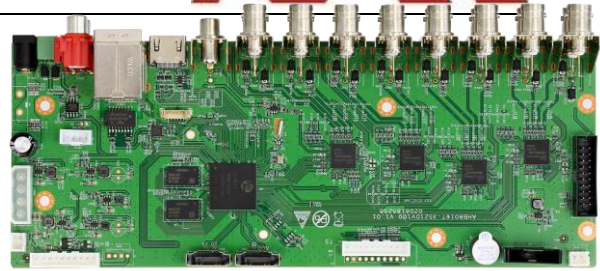

## AHB8016T-LM

### Feature:

- Support H.265 encoding, ultra-low bitrates, compatible with H.264 surroundings;
- Support VGA, HDMI full HD output simultaneously;
- Support ONVIF; access third party;
- Support multiple cloud technology, network penetration, alarm information pushed to your phone and other functions;
- Support web, CMS, center platform management software MYEYE, provide SDK development;
- Support various mobile monitoring (iPhone, Android);
- Remote Access, With DNS (ARSP), easy to monitor remotely
- Support UTC, control signal & video stream transmit through one single coaxial
- Support XVI/AHD/TVI/CVI/CVBS/IP six signals;

### Specification:

	<b>Model</b>	AHB8016T-LM
System	Main processor	Hi3521D
Interface	Preview	1/4/8/9/16
Video	Codec	H.265
	Monitor quality	VGA(1080P at most);HDMI(1080P at most)
	Preview ability	16*1080N(6 in 1)
	Encode ability	16*1080N@15fps(6 in 1)/8*1080N(6 in 1)
	Decode ability	16*1080N@15fps(6 in 1)/8*1080N(6 in 1)
	Multi-mode input	Analog: 16*1080N; 8*1080N; Digital to analog conversion: support hybrid: 8*1080N (analog) +8*960P (network) network: 8*1080P+8*960P; 4*3M; 4*5M
	Motion Detection	Each screen can be set to 192 (16 * 12) detection areas; multi-level sensitivity can be set (Limited local channel)
Audio	Audio compression	G.711A
	Intercom	support
Record & playback	Record mode	manual>alarm>motion detection>timing
	Local Playback	16ch(analog input mode)
	Search mode	Search by time, calendar, event, channel
Storage & backup	Video storage	HDD, network
	Backup mode	Network, USB hard disk, USB burner, SATA burner
External Interface	Video input	16ch BNC
	Video output	1ch VGA, 1ch HDMI
	Loop Vout	N/A
	Audio I/O	2(Can be extended to 6ch)/1
	Alarm I/O	0 (Can be extended to 4ch) /0 (Can be extended to 1ch)
	Network interface	RJ45 10M/100M self-adaption
	PTZ control	1*RS485, Support kinds of PTZ protocols
	USB	2* USB 2.0 ports
	HDD	2*SATA ports (Max 8TB/per)