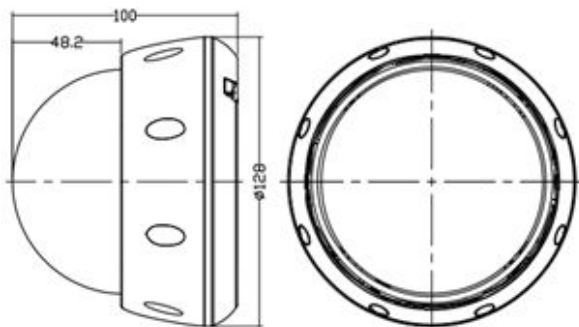

IPC-B5413PE-IR2

Feature:

High resolution 1.3MP, image presented vivid and clear
 Support automatic color change/IR-CUT,achieving day and night non-stop monitoring
 Support various information superimposed (such as:ID、 IP、 DDNS and so on)
 Advanced video compression, achieving ultra-low bit-rate, superb high-definition picture quality
 support various mobile long-distance monitoring(iOS, Android)
 Support multiple web browsers(IE、 Chrome、 Firefox、 Safari)
 support auto electronic shutter, adapt to different monitoring environment
 web and CMS supporting、 central management software MYEYE, providing SDK development.
 Support HVR/NVR connection, support ONVIF standard

Application:

Apply for road,warehouse,underground parking lot,bar,pipeline and somewhere where require HD images but with dark light and poor sunshine.

Model:

IPC-B5413PE-IR2

Dimension:

specification:

Model	IPC-B5413PE-IR2
Camera	
Image sensor	1/3" star-light CMOS
Min.illumination	Color 0.0001Lux @(F1.2,AGC ON),0 LUX with IR B/W 0.0001 Lux @ (F1.2,AGC ON),0 LUX with IR
Shutter	1/50(1/60)s to 1/10,000s
Lens	6mm@F1.8 (3.6mm, 8mm,12mm optional)
Lens mount	CS
Day/night	Support IR-CUT
Compression	
Video compression	H.264,support dual stream,AVI;
Bite rate	32 Kbps~6Mbps
Audio compression	G.711a
Image	
Max.image	1280*960
Frame rate	50Hz:1280*960@20fps,1280*720@25fps 60Hz:1280*960@20fps,1280*720@25fps
Image setting	Saturation, brightness and contrast are adjustable through IE
Network	
Storage	Network storage
Intelligent alarm	Motion detection, video loss, cable break, IP address conflicts
protocol	TCP/IP,HTTP,DHCP,DNS,DDNS, PPPoE,SMTP,NTP
Basic	anti-flicker, dual-stream, heartbeat, password protection
Interface	
Network interface	1*RJ45 10M/100Madaptive ethernet port
General	
Working condition	-10℃~60℃, humidity less than 90%
Power supply	DC12V±10%
IR lamb	IR lamb: 30
IR distance	"IR2" :20-30 meters;
Dimension	Φ 128mm*100mm
Weight	About400g