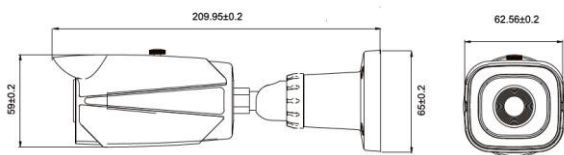

IPC-ED5320PL-IR2

**Features**

- HD 1080P resolution, image clarity, detail;
- Auto switch color to black/IR-CUT,achieve monitoring day and night;
- Various information superimposed(ID、 IP、 DDNS sever)
- Advanced video compression,super low rate and high definition image;
- Support multiple mobile remote monitoring (iOS, Android);
- Multi-browser access (IE, Chrome, Firefox, Safari);
- Auto electronic shutter time,adjust to different environment;
- Support web, CMS, center platform management software MYEYE, provide SDK Development.
- Support conform to ADVR/NVR,and support ONVIF;

**Scenarios:**

Apply to roads, warehouses, underground parking, bars, pipes, parks and other places.

**Model:**

IPC-ED5320PL-IR2

**Dimension:**

**Parameters:**

Model	IPC-ED5320PL-IR2
<b>Network camera</b>	
Sensor	1/2.9" CMOS sensor
Minimum illumination	Color 0.01Lux @(F1.2,AGC ON),0 LUX with IR Black & White 0.001 Lux @ (F1.2,AGC ON),0 LUX with IR
Shutter	1/50(1/60)s to 1/10,000s
Lens	3.6mm@F1.8 HD lens(2.8mm,6mm optional)
Lens interface	M12
Day and night	Support IR-CUT
<b>Compression Standard</b>	
Video	H.264 High Profile, JPEG snapshot
Output rate	32 Kbps~8Mbps
Audio	G.711a
<b>Image</b>	
Max. image size	1920*1080
Frame Rate	50Hz:25fps (1280*960) , (1280*720) 60Hz:30fps (1280*960) , (1280*720)
Image Settings	Saturation, brightness and contrast can be adjusted through IE or Client
<b>Network functions</b>	
Storage	By network
Intelligent Alarm	Motion detection, video loss, cable break, IP address conflict
Protocol	TCP/IP,HTTP,DHCP,DNS,DDNS,PPPoE,SMTP,NTP (HTTPS,SIP,802.1x,IPv6Optional )
Other	Anti-flicker, dual-stream, heartbeat, password protection
<b>Interface</b>	
Communication	1*RJ45 10M/100M adaptive Ethernet port
Audio	1*RCA audio input
<b>General Specifications</b>	
Temperature and humidity	-10℃~60℃, humidity less than 90% (non-condensing)
Power supply	DC12V±10%
Protection class	IP66
Infrared radiation	"IR2":20-30m;
Dimension	65mm*63mm*210mm
Weight	Around430g