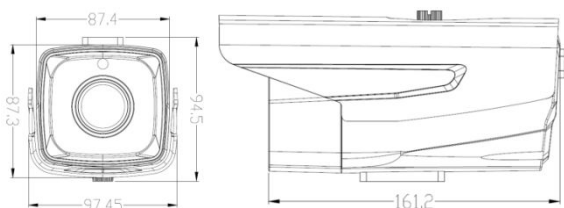

IPC-EM45120PES-IR8

Features

- HD 1080P resolution, image clarity, detail;
- Auto switch color to black/IR-CUT,achieve monitoring day and night;
- Various information superimposed(ID、 IP、 DDNS sever)
- Advanced video compression,super low rate and high dfinity image;
- Support multiple mobile remote monitoring (iOS, Android);
- Multi-browser access (IE, Chrome, Firefox, Safari);
- Auto electronic shutter time,adjust to different environment;
- Support web, CMS, center platform management software MYEYE, provide SDK Development.
- Support conform to ADVR/NVR,and support ONVIF;

Scenarios:

Apply to roads, warehouses, underground parking, bars, pipes, parks and other places.

Model:

IPC-EM45120PES-IR8

Parameters:

Model	IPC-EM45120PES-IR8
Network camera	
Sensor	1/2.7" CMOS sensor
Minimum illumination	Color 0.01Lux @(F1.2,AGC ON),0 LUX with IR Black & White 0.001 Lux @ (F1.2,AGC ON),0 LUX with IR
Shutter	1/50(1/60)s to 1/10,000s
Lens	3.6mm@F1.8 HD lens(6mm,8mm,12mm optional)
Lens interface	M12
Day and night	Support IR-CUT
Compression Standard	
Video	H.264 High Profile, JPEG snapshot
Output rate	32 Kbps~8Mbps
Audio	G.711a
Image	
Max. image size	1920*1080
Frame Rate	50Hz:1920×1080P@15fps;1280*720P@25fps 60Hz:1920×1080P@15fps;1280*720P@30fps
Image Settings	Saturation, brightness and contrast can be adjusted through IE or Client
Network functions	
Storage	By network
Intelligent Alarm	Motion detection, video loss, cable break, IP address conflict
Protocol	TCP/IP,HTTP,DHCP,DNS,DDNS,PPPoE,SMTP,NTP (HTTPS,SIP,802.1x,IPv6Optional )
Other	Anti-flicker, dual-stream, heartbeat, password protection
Interface	
Communication	1*RJ45 10M/100M adaptive Ethernet port
General Specifications	
Temperature and humidity	-10℃~60℃, humidity less than 90% (non-condensing)
Power supply	DC12V±10%
Protection class	IP67
Infrared radiation	"IR8":80-90m;
Dimension	195.5mm*94.5mm*97.5mm
Weight	Around 535g