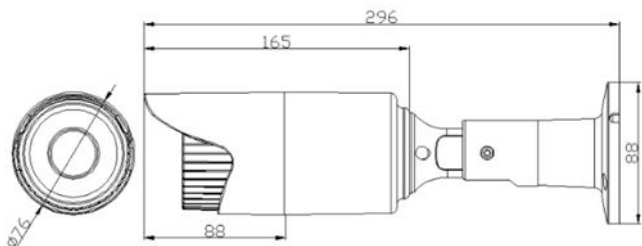

Application:

Apply for road,warehouse,underground parking lot,bar,pipeline and somewhere where require HD images but with dark light and poor sunshine.

Model:

IPC-EQB8350P-IR3

Dimension:

specification:

Model	IPC-EQB8350P-IR3
Camera	
Image sensor	1/1.8" SONY IMX178 Low illumination CMOS
Min.illumination	Color 0.01Lux @(F1.2,AGC ON),0 LUX with IR B/W 0.001 Lux @ (F1.2,AGC ON),0 LUX with IR
Shutter	1/50(1/60)s to 1/10,000s
Lens	HD professional lens 3.6-10mm
Lens mount	M14
Day/night	Support IR-CUT
Compression	
Video compression	H.265/H.264,support dual stream,AVI; 1~30f/s variable
Bite rate	32 Kbps~10Mbps
Audio compression	G.711a
Image	
Max.image	2592*1944
Frame rate	50Hz : 2592*1944@25fps, 2048*1536@25fps 60Hz : 2592*1944@30fps, 2048*1536@25fps
Image setting	Saturation, brightness and contrast are adjustable through IE
Network	
Storage	Network storage
Intelligent alarm	Motion detection, video loss, cable break, IP address conflicts
protocol	TCP/IP,HTTP,DHCP,DNS,DDNS, PPPoE,SMTP,NTP
Basic	anti-flicker, dual-stream, heartbeat, password protection
Interface	
Network inferface	1*RJ45 10M/100Madaptive ethernet port
Audio interface	1ch RCA audio input
General	
Working condition	-10℃~60℃, humidity less than 90%
Power supply	DC12V±10%
Protection range	IP66
IR lamb	10 MIL IR lamb: 42
IR distance	"IR3":30-40 meters;
Dimension	Φ76mm*296mm
Weight	About700g