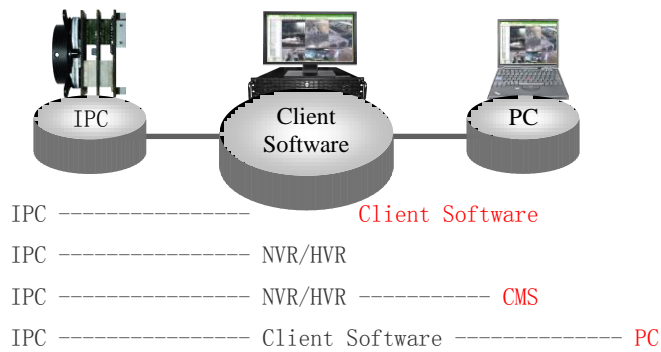

1.0M CMOS household robot IP camera module

1.0M CMOS sensor is widely applied due to its high performance-price ratio, high definition is the developing trend of product, the popularity of 720P marked the beginning of security revolution. In order to provide HD solution with best performance-price ratio, we specially developed an HD IP module (50H10 series). Standard size is convenient to robot case installation, support to shift light filter, sensor, encode, transfer. Self enclosed with free CMS software to record/preview /playback, support wide area network transfer, provide NVR/HVR for special system with requirement of stability, provide MYEYE platform for central manage surveillance system, open SDK for 2nd development freely.

1. Application