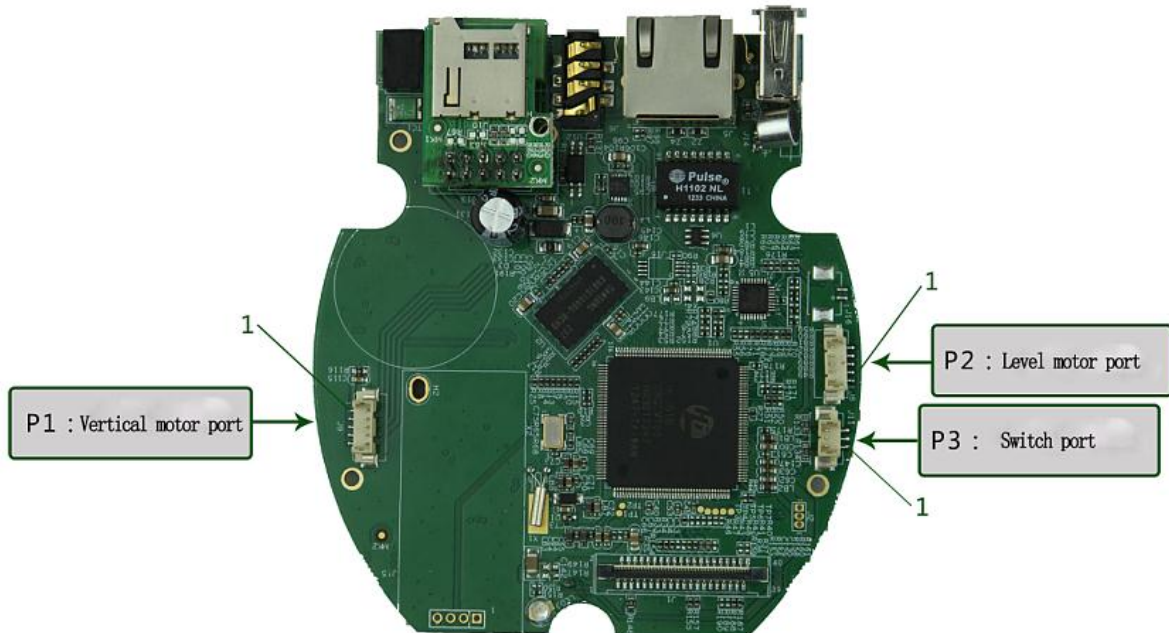

2. Interface

3. Model

IPG-50H10PL-R

4. Specification

Model	IPG-50H10PL-R