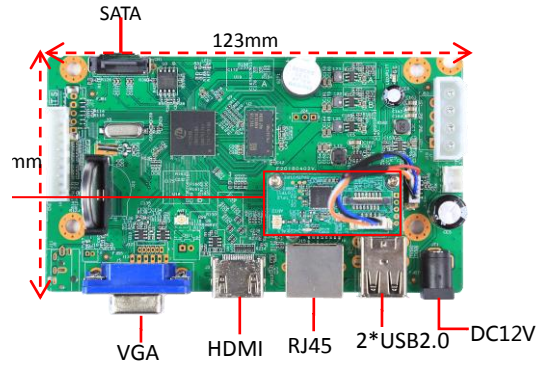

NBD8004RA-FWS
4ch 960P H.265 WiFi NVR Board

Feature:

- supports one key wireless pair code and easy to operate;
- Signal stability, anti-interference;
- Support H.265+ coded front-end camera;
- Support wireless routing repeaters, enhance signal, increase the distance, break the scene restrictions;
- Support VGA HDMI output;
- Support ONVIF;access third party;
- Support web, CMS, center platform management software MYEYE, provide SDK development;
- Support multiple cloud technology, network penetration, alarm information pushed to your phone and other functions;
- Support multiple network services (support DHCP, FTP, DNS, DDNS, NTP, UPNP, EMAIL, IP searches, Alarm Center, etc.);