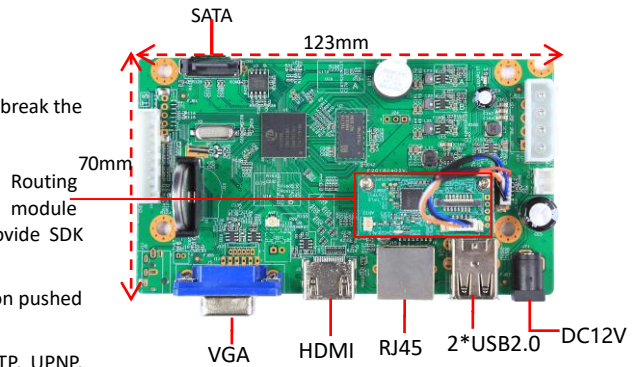

NBD8008RA-PWS

8ch 1080P H.265 WiFi NVR Board

Feature:

- supports one key wireless pair code and easy to operate;
- Signal stability, anti-interference;
- Support H.265+ coded front-end camera;
- Support wireless routing repeaters, enhance signal, increase the distance, break the scene restrictions;
- Support VGA HDMI output;
- Support ONVIF;access third party;
- Support web, CMS, center platform management software MYEYE, provide SDK development;
- Support multiple cloud technology, network penetration, alarm information pushed to your phone and other functions;
- Support multiple network services (support DHCP, FTP, DNS, DDNS, NTP, UPNP, EMAIL, IP searches, Alarm Center, etc.);