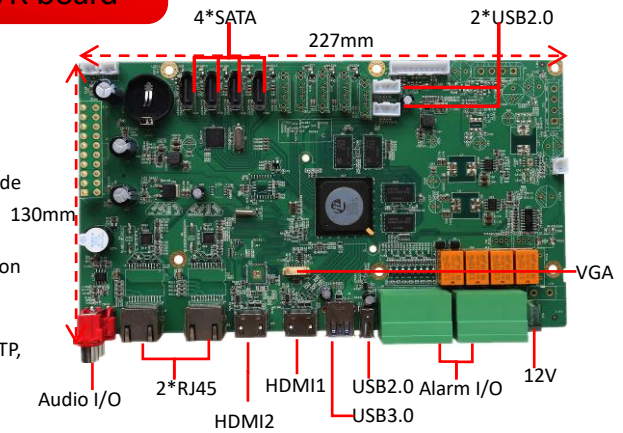

NBD8032H4-QE
32ch 4.0MP 4sata Dual LAN&Dual HDMI NVR board
Features:

- support 2*HDMI output, support VGA output, support 4K output;
- support 2*RJ45 1000M, Support for different network segments access;
- Support web, CMS, center platform management software MYEYE, provide SDK development;
- Support multiple cloud technology, network penetration, alarm information pushed to your phone and other functions;
- Support multiple network services (support DHCP, FTP, DNS, DDNS, NTP, UPNP, EMAIL, 3G,WIFI,IP searches etc.);
- Visit remotely,built-in ARSP,achieve start up by one step.