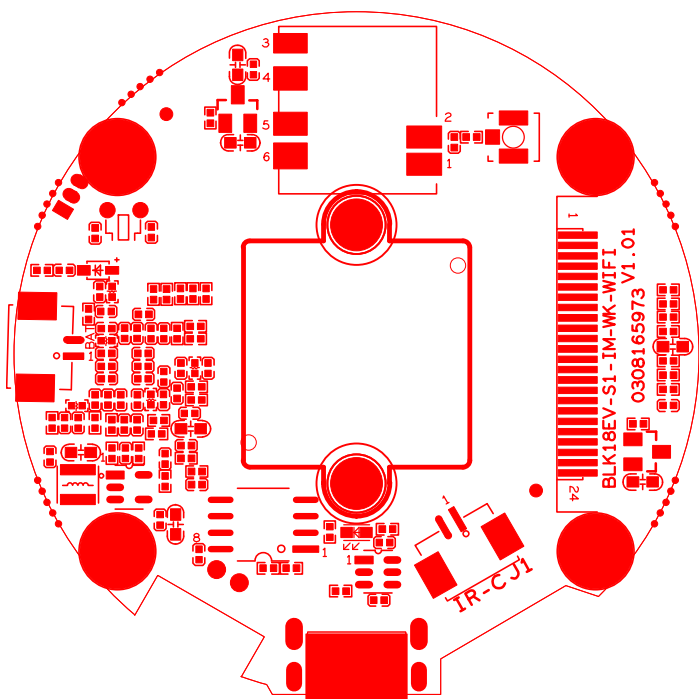

P/N: BLK18EV-S1-IM-WK-WIFI V1.01	SCH/DSN BY: TCL	T/N: XXX-XX-XX
ASSEMBLY_TOP	LAYOUT BY: ZJH	DATE:

REV: 1.0	DATE: 2016.09.23	BY: YJ	CHK: JH
BRJ18E-V1-1M-W-MFLI V1.01	2016.09.23	BY: YJ	CHK: JH