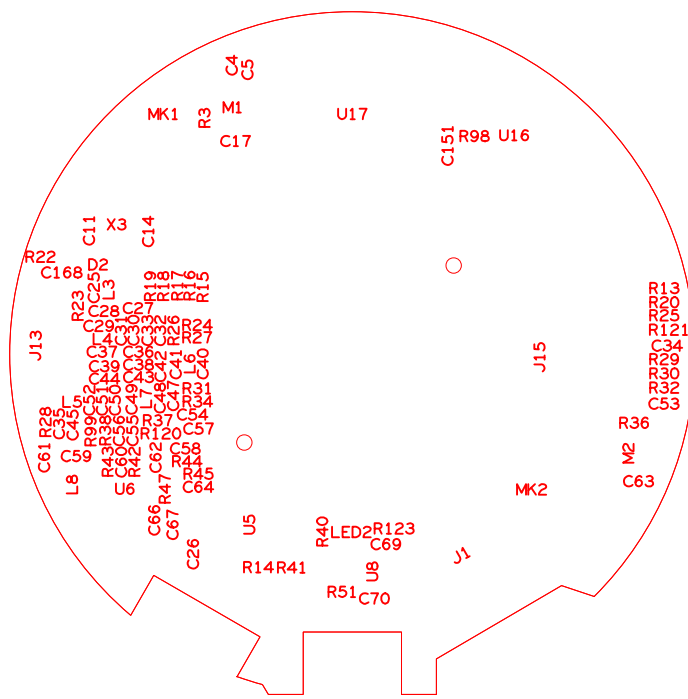

P/N: BLK18EV-S1-IM-WK-WIFI V1.01	SCH/DSN BY: TCL	T/N: XXX-XX-XX
ASSEMBLY_TOP	LAYOUT BY: ZJH	DATE:

REV: 1.0	DATE: 2016.09.23	BY: YJ	CHK: JH
BRJ18E-V1-1M-W-MFLI V1.01	2016.09.23	BY: YJ	CHK: JH