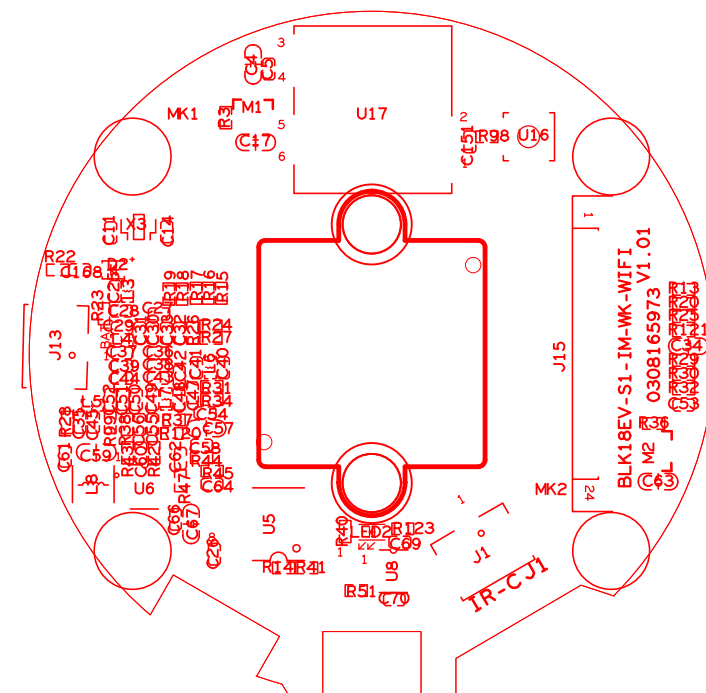

P/N: BLK18EV-S1-IM-WK-WIFI V1.01	SCH/DSN BY: TCL	T/N: XXX-XX-XX
ASSEMBLY_TOP	LAYOUT BY: ZJH	DATE:

REV: 1.0	DATE: 2016.09.23	BY: YJ	CHK: JH
BRJ18E-V1-1M-W-MFLI V1.01	2016.09.23	BY: YJ	CHK: JH