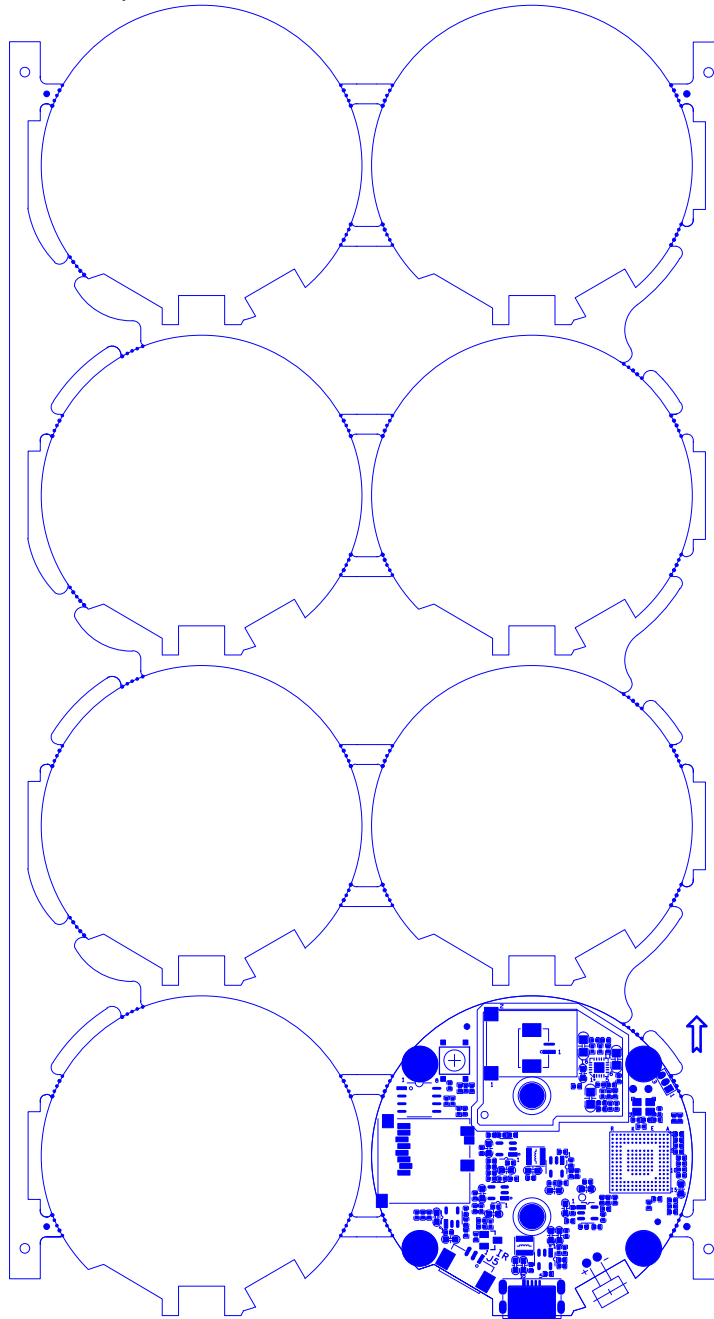

P/N: BLK18EV-S1-IM-WK-WIFI V1.01	SCH/DSN BY: TCL	T/N: XXX-XX-XX
ASSEMBLY_TOP	LAYOUT BY: ZJH	DATE:

REV: 1.0	DATE: 2016.09.23	BY: YJ	CHK: JH
BRJ18E-V1-1M-W-MFLI V1.01	2016.09.23	BY: YJ	CHK: JH